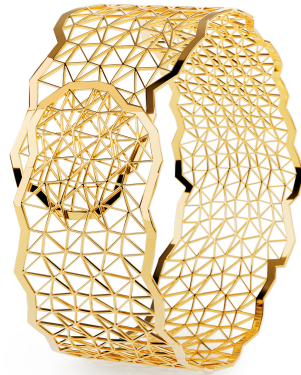

NIESSING

Produkt ID: N412010

Form/Name: JEWELRY BRACELETS

Category: BRACELETS

Collection: TOPIA VISION

Width: 27

Diameter: 59

Material: Au 750

Niessing Color: Classic Yellow

Texture: Gloss