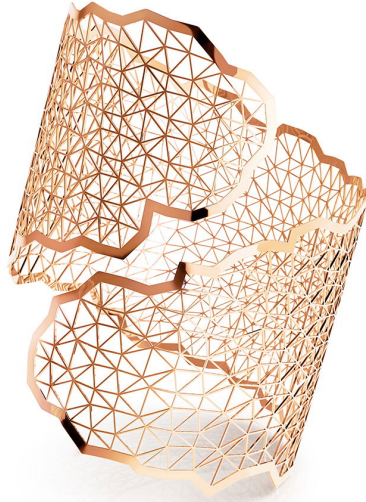

# NIESSING

Produkt ID: N382030

Form/Name: JEWELRY BRACELETS

Category: BRACELETS

Collection: TOPIA VISION

Material: Au 750

Niessing Color: Classic Red

Texture: Gloss

Width: 47,8

Diameter: 56