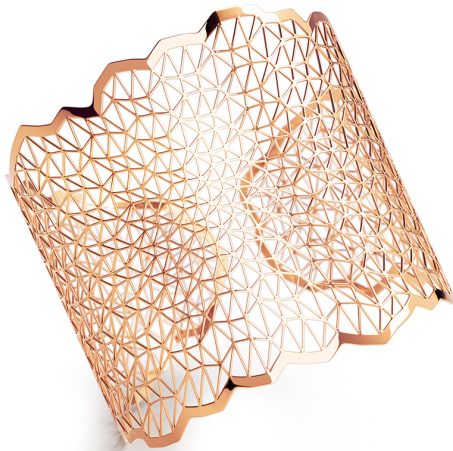

NIESSING

Produkt ID: N382020

Form/Name: JEWELRY BRACELETS

Category: BRACELETS

Collection: TOPIA VISION

Material: Au 750

Niessing Color: Classic Red

Texture: Gloss

Diameter: 50