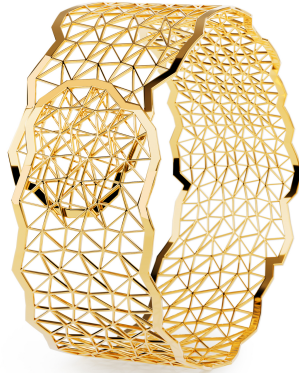

NIESSING

Produkt ID: N412010

Form/Name: JEWELRY BRACELETS

Category: BRACELETS

Collection: TOPIA VISION

Material: Au 750

Niessing Color: Classic Yellow

Texture: Gloss

Width: 27

Diameter: 50