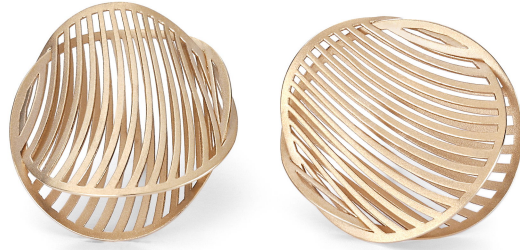

# NIESSING

Produkt ID: N334020-SF

Form/Name: JEWELRY EARRINGS

Category: EARRINGS

Collection: MIRAGE

Material: Au 750

Niessing Color: Classic Red

Texture: Velvet

Diameter: 20