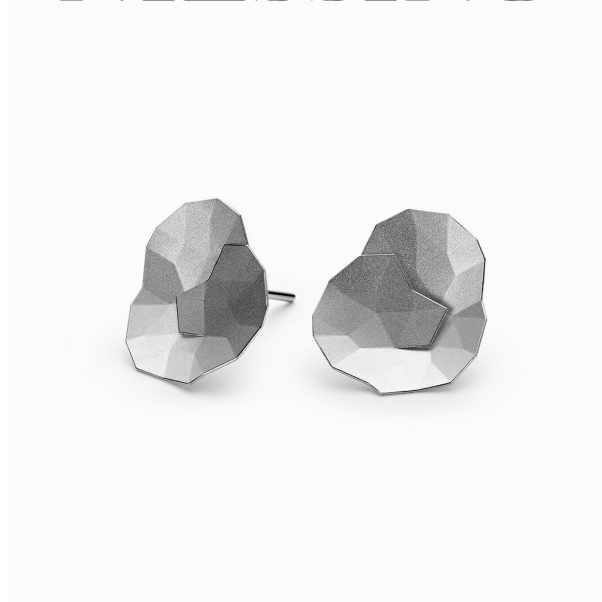

# NIESSING

Produkt ID: N324054

Form/Name: JEWELRY EARRINGS

Category: EARRINGS

Collection: TOPIA

Material: Pt 950

Niessing Color: Platinum

Texture: Velvet

Length: 17