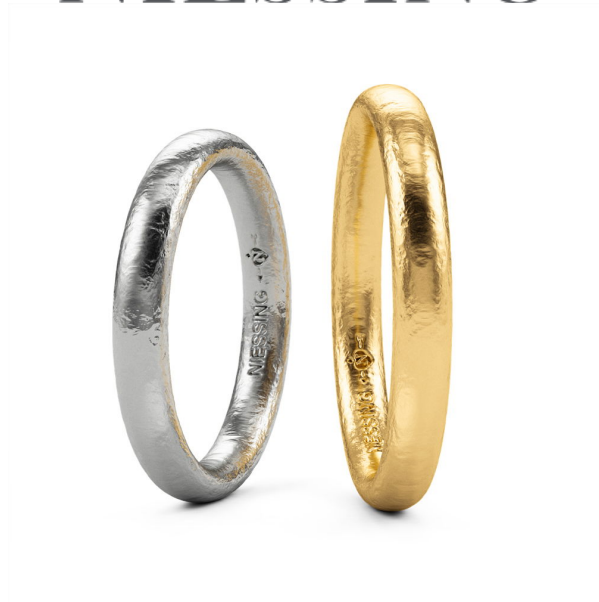

NIESSING

Produkt ID: N261550

Form/Name: WEDDING RINGS RINGS

Category: RINGS

Collection: SYMBOLON

Material: Pt 1000

Niessing Color: Platinum

Texture: Satin

Width: 3