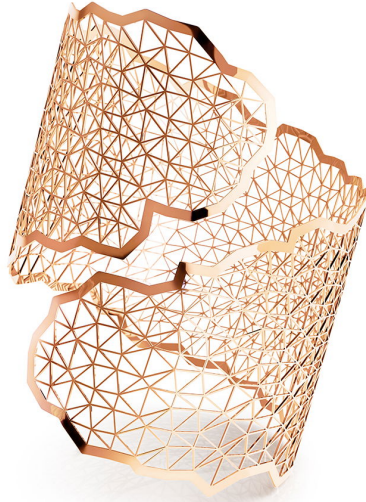

# NIESSING

Produkt ID: N382030

Form/Name: JEWELRY BRACELETS

Category: BRACELETS

Collection: TOPIA VISION

Material: Au 750

Niessing Color: Classic Red

Texture: Gloss

Width: 47,8

Diameter: 50