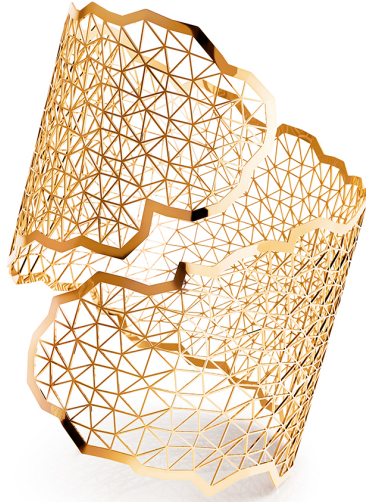

# NIESSING

Produkt ID: N382030

Form/Name: JEWELRY BRACELETS

Category: BRACELETS

Collection: TOPIA VISION

Material: Au 750

Niessing Color: Fine Rose

Texture: Gloss

Width: 47,8

Diameter: 56