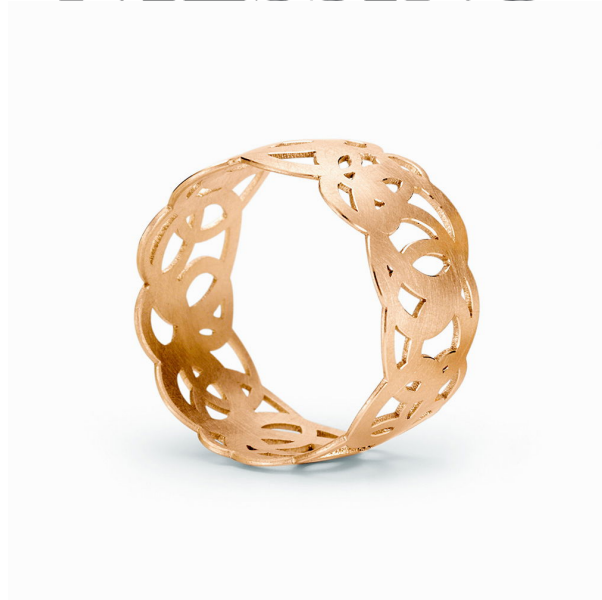

# NIESSING

Produkt ID: N281580

Form/Name: JEWELRY RINGS

Category: RINGS

Collection: ROSEUM

Material: Au 750

Niessing Color: Fine Rose

Texture: Nature

Width: 10,5