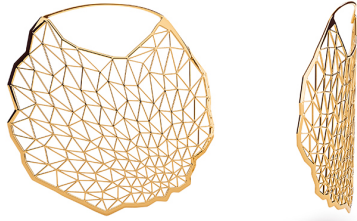

NIESSING

Produkt ID: N384022

Form/Name: JEWELRY EARRINGS

Category: EARRINGS

Collection: TOPIA VISION

Material: Au 750

Niessing Color: Fine Rose

Texture: Gloss

Diameter: 43