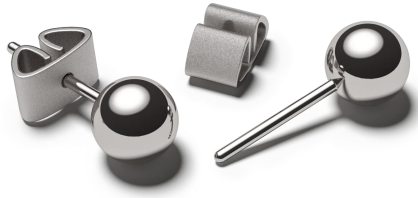

NIESSING

Produkt ID: N344021

Form/Name: NOW EARRINGS

Category: EARRINGS

Collection: NOW GALAXY

Diameter: 6

Material: Silver Color

Niessing Color: Lava

Texture: Gloss