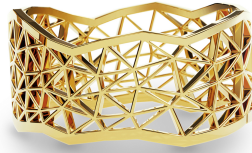

# NIESSING

Produkt ID: N411010

Form/Name: JEWELRY RINGS

Category: RINGS

Collection: TOPIA VISION

Material: Au 750

Niessing Color: Classic Yellow

Texture: Gloss

Width: 10