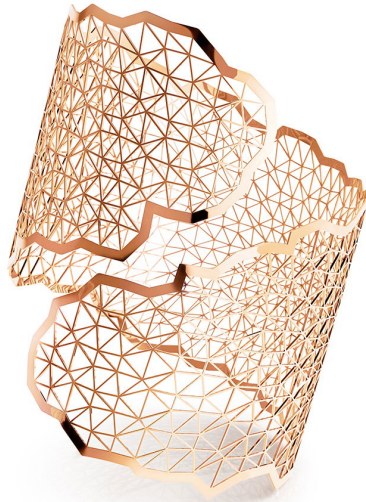

# NIESSING

Produkt ID: N382030

Form/Name: JEWELRY BRACELETS

Category: BRACELETS

Collection: TOPIA VISION

Material: Au 750

Niessing Color: Classic Red

Texture: Gloss

Width: 47,8

Diameter: 56