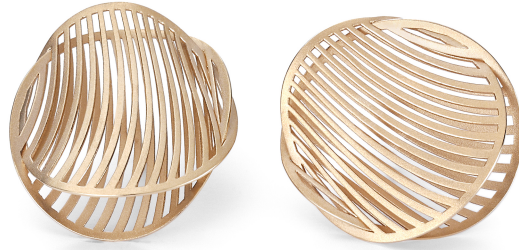

# NIESSING

Produkt ID: N334020-SF

Form/Name: JEWELRY EARRINGS

Category: EARRINGS

Collection: MIRAGE

Material: Au 750

Niessing Color: Classic Red

Texture: Velvet

Diameter: 20