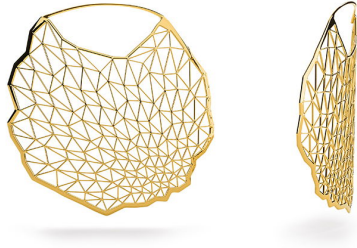

NIESSING

Produkt ID: N384022

Form/Name: JEWELRY EARRINGS

Category: EARRINGS

Collection: TOPIA VISION

Material: Au 750

Niessing Color: Classic Yellow

Texture: Gloss

Diameter: 43