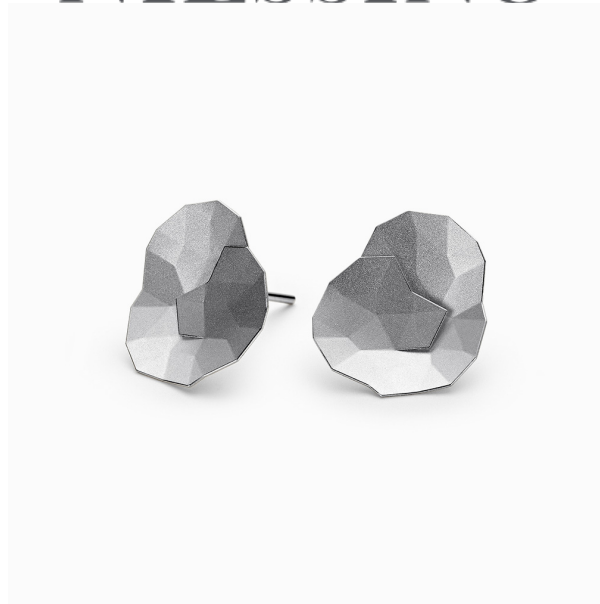

NIESSING

Produkt ID: N324054

Form/Name: JEWELRY EARRINGS

Category: EARRINGS

Collection: TOPIA

Material: Pt 950

Niessing Color: Platinum

Texture: Velvet

Length: 17