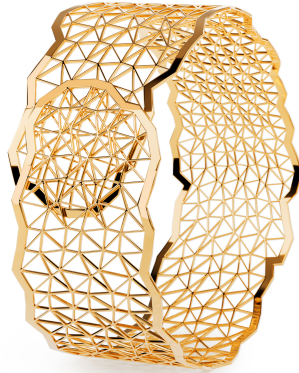

# NIESSING

Produkt ID: N412010

Form/Name: JEWELRY BRACELETS

Category: BRACELETS

Collection: TOPIA VISION

Material: Au 750

Niessing Color: Fine Rose

Texture: Gloss

Width: 27

Diameter: 50