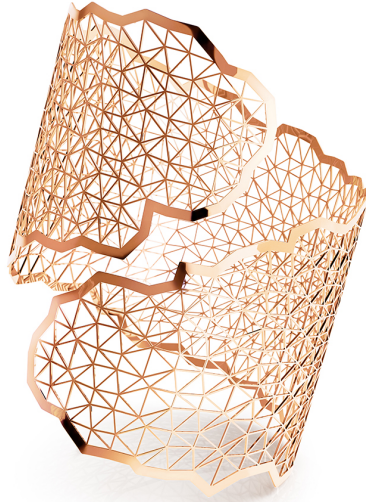

NIESSING

Produkt ID: N382030

Form/Name: Jewelry BRACELETS

Category: BRACELETS

Collection: TOPIA VISION

Width: 47,8

Diameter: 50

Material: Au 750

Niessing Color: Classic Red

Texture: Gloss