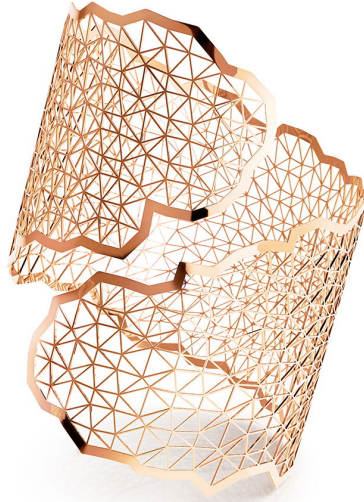

NIESSING

Produkt ID: N382030

Form/Name: JEWELRY BRACELETS

Category: BRACELETS

Collection: TOPIA VISION

Material: Au 750

Niessing Color: Classic Red

Texture: Gloss

Width: 47,8

Diameter: 50