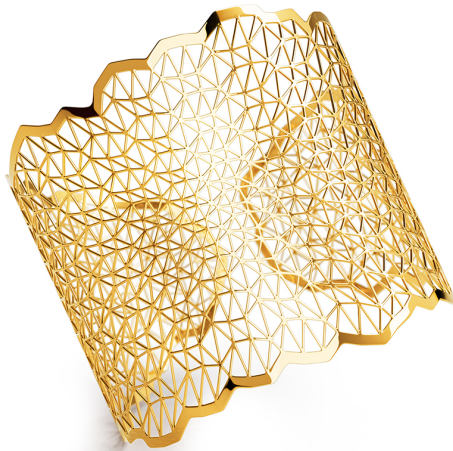

NIESSING

Produkt ID: N382020

Form/Name: JEWELRY BRACELETS

Category: BRACELETS

Collection: TOPIA VISION

Width: 47,66

Diameter: 53

Material: Au 750

Niessing Color: Classic Yellow

Texture: Gloss