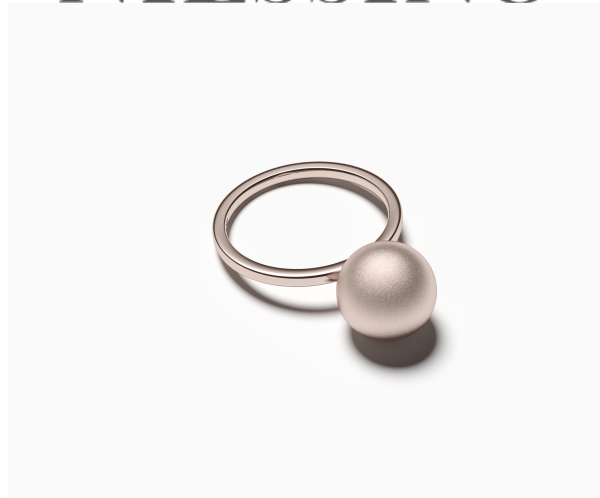

# NIESSING

Produkt ID: N341510

Form/Name: NOW RINGS

Category: RINGS

Collection: NOW GALAXY

Width: 1,5

Diameter: 10,00

Material: Silver Color

Niessing Color: Rose

Texture: Gloss

Texture: Velvet