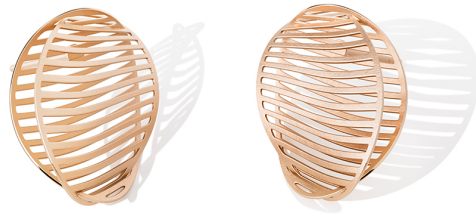

# NIESSING

Produkt ID: N384050

Form/Name: JEWELRY EARRINGS

Category: EARRINGS

Collection: MIRAGE

Material: Au 750

Niessing Color: Classic Red

Texture: Velvet

Diameter: 20