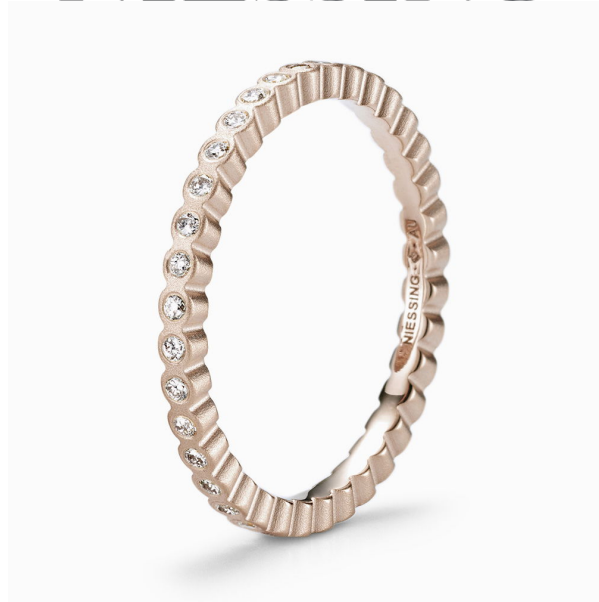

# NIESSING

Produkt ID: N351530

Form/Name: JEWELRY RINGS

Category: RINGS

Collection: ARCHITECTURE

Material: Au 750

Niessing Color: Rosewood

Texture: Velvet

Width: 1,8

Number of stones: 35

Cut: Brillant

Clarity: VS2

Color: G

Carat: 0,005