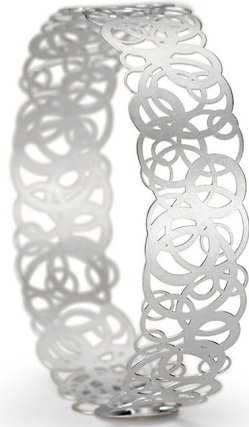

NIESSING

Produkt ID: N272030

Form/Name: JEWELRY BRACELETS

Category: BRACELETS

Collection: ROSEUM

Material: Pt 950

Niessing Color: Platinum

Texture: Nature

Width: 14,3

Diameter: 57