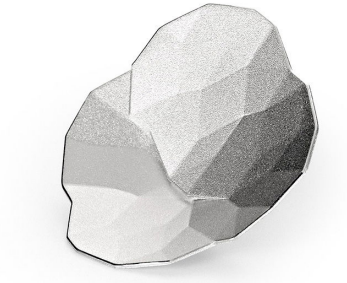

# NIESSING

Produkt ID: N315018

Form/Name: JEWELRY BROOCHES

Category: BROOCHES

Collection: TOPIA

Material: Pt 950

Niessing Color: Platinum

Texture: Velvet

Diameter: 18