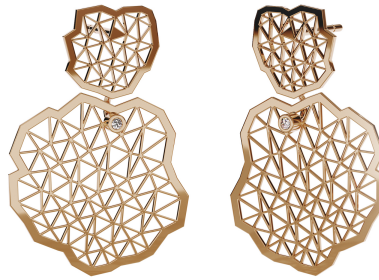

NIESSING

Produkt ID: N414920

Form/Name: JEWELRY EARRINGS

Category: EARRINGS

Collection: TOPIA VISION

Material: Au 750

Niessing Color: Classic Red

Texture: Gloss

Length: 30

Number of stones: 1

Cut: Brillant

Clarity: VS2

Color: G

Carat: 0,01