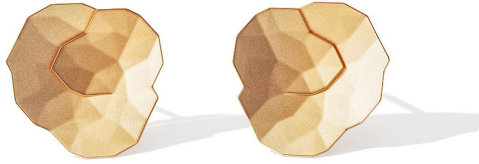

# NIESSING

Produkt ID: N384020

Form/Name: JEWELRY EARRINGS

Category: EARRINGS

Collection: TOPIA

Material: Au 750

Niessing Color: Fine Rose

Texture: Velvet

Diameter: 15