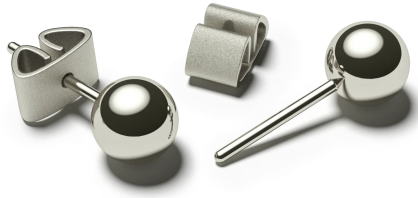

NIESSING

Produkt ID: N344021

Form/Name: NOW EARRINGS

Category: EARRINGS

Collection: NOW GALAXY

Material: Silver Color

Niessing Color: Lime

Texture: Gloss

Diameter: 6