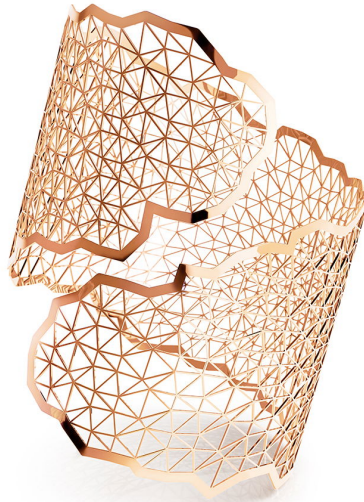

NIESSING

Produkt ID: N382030

Form/Name: JEWELRY BRACELETS

Category: BRACELETS

Collection: TOPIA VISION

Material: Au 750

Niessing Color: Classic Red

Texture: Gloss

Width: 47,8

Diameter: 62