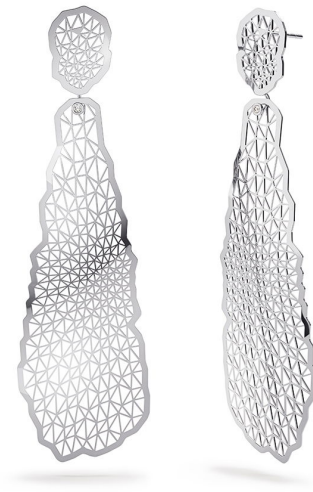

# NIESSING

Produkt ID: N384910

Form/Name: JEWELRY EARRINGS

Category: EARRINGS

Collection: TOPIA VISION

Material: Pt 950

Niessing Color: Platinum

Texture: Gloss

Length: 76,5

Number of stones: 1

Cut: Brillant

Clarity: VS2

Color: G

Carat: 0,01