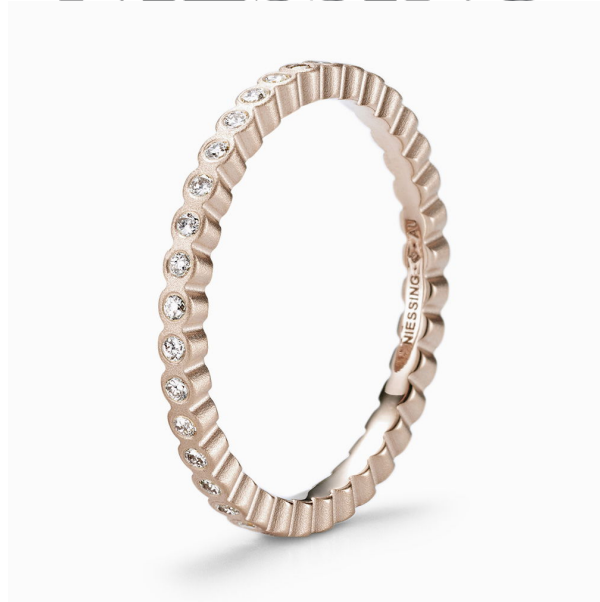

NIESSING

Produkt ID: N351530

Form/Name: JEWELRY RINGS

Category: RINGS

Collection: ARCHITECTURE

Material: Au 750

Niessing Color: Rosewood

Texture: Velvet

Width: 1,8

Number of stones: 35

Cut: Brillant

Clarity: VS2

Color: G

Carat: 0,005