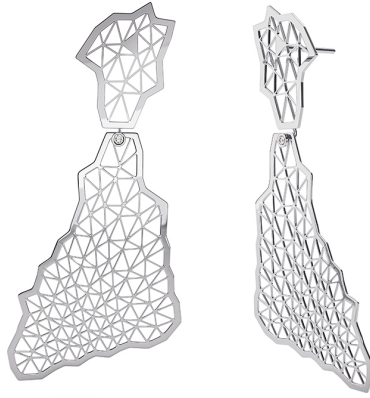

NIESSING

Produkt ID: N384915

Form/Name: JEWELRY EARRINGS

Category: EARRINGS

Collection: TOPIA VISION

Length: 53,5

Material: Pt 950

Niessing Color: Platinum

Texture: Gloss

Number of stones: 1

Cut: Brillant

Carat: 0,01

Color: G

Clarity: VS2