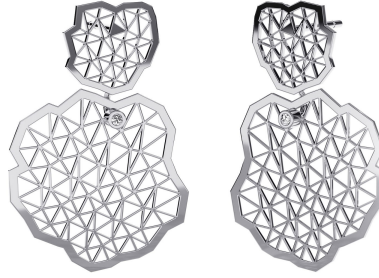

# NIESSING

Produkt ID: N414920

Form/Name: JEWELRY EARRINGS

Category: EARRINGS

Collection: TOPIA VISION

Material: Pt 950

Niessing Color: Platinum

Texture: Gloss

Length: 30

Number of stones: 1

Cut: Brillant

Clarity: VS2

Color: G

Carat: 0,01