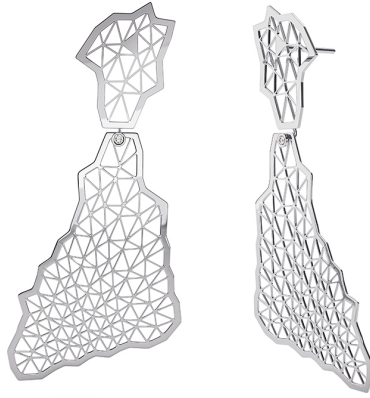

# NIESSING

Produkt ID: N384915

Form/Name: Jewelry EARRINGS

Category: EARRINGS

Collection: TOPIA VISION

Length: 53,5

Material: Pt 950

Niessing Color: Platinum

Texture: Gloss

Number of stones: 1

Cut: Brillant

Carat: 0,01

Color: G

Clarity: VS2