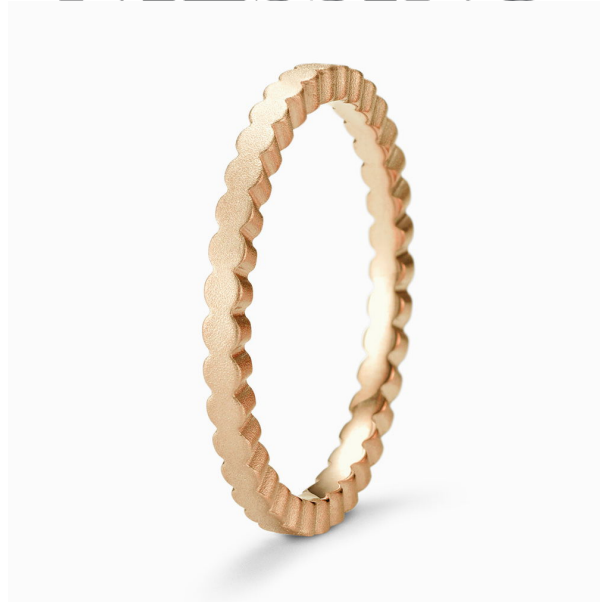

# NIESSING

Produkt ID: N351531

Form/Name: JEWELRY RINGS

Category: RINGS

Collection: ARCHITECTURE

Material: Au 750

Niessing Color: Solaris3

Texture: Velvet

Width: 1,8