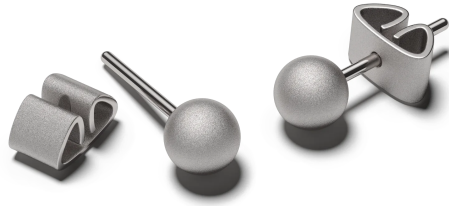

# NIESSING

Produkt ID: N344021

Form/Name: NOW EARRINGS

Category: EARRINGS

Collection: NOW GALAXY

Diameter: 10,00

Texture: Gloss

Material: Silver Color

Niessing Color: Lava

Texture: Velvet

Diameter: 5