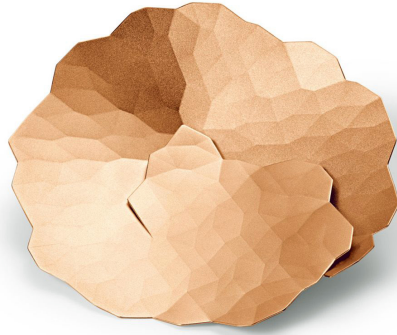

NIESSING

Produkt ID: N295053

Form/Name: JEWELRY BROOCHES

Category: BROOCHES

Collection: TOPIA

Material: Au 750

Niessing Color: Fine Rose

Texture: Velvet

Diameter: 60