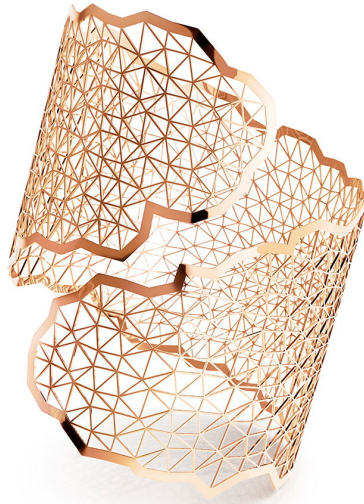

NIESSING

Produkt ID: N382030

Form/Name: JEWELRY BRACELETS

Category: BRACELETS

Collection: TOPIA VISION

Material: Au 750

Niessing Color: Classic Red

Texture: Gloss

Width: 47,8

Diameter: 56