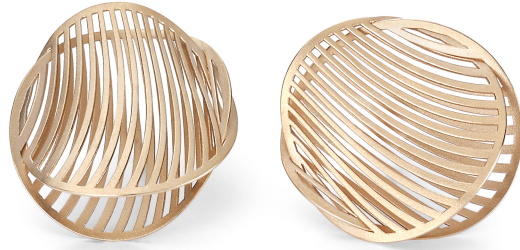

NIESSING

Produkt ID: N334020-SF

Form/Name: JEWELRY EARRINGS

Category: EARRINGS

Collection: MIRAGE

Material: Au 750

Niessing Color: Classic Red

Texture: Velvet

Diameter: 20