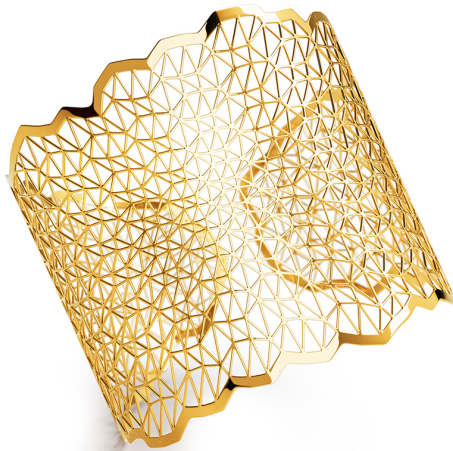

# NIESSING

Produkt ID: N382020

Form/Name: JEWELRY BRACELETS

Category: BRACELETS

Collection: TOPIA VISION

Material: Au 750

Niessing Color: Classic Yellow

Texture: Gloss

Diameter: 53