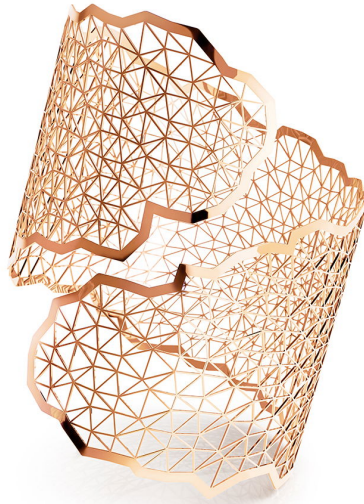

# NIESSING

Produkt ID: N382030

Form/Name: JEWELRY BRACELETS

Category: BRACELETS

Collection: TOPIA VISION

Material: Au 750

Niessing Color: Classic Red

Texture: Gloss

Width: 47,8

Diameter: 53