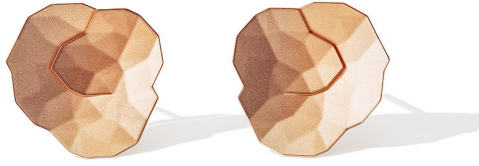

NIESSING

Produkt ID: N384020

Form/Name: JEWELRY EARRINGS

Category: EARRINGS

Collection: TOPIA

Material: Au 750

Niessing Color: Classic Red

Texture: Velvet

Diameter: 15