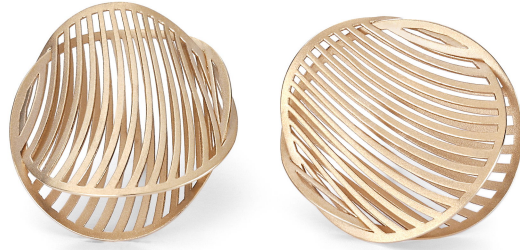

NIESSING

Produkt ID: N334020-SF

Form/Name: JEWELRY EARRINGS

Category: EARRINGS

Collection: MIRAGE

Material: Au 750

Niessing Color: Classic Red

Texture: Velvet

Diameter: 20