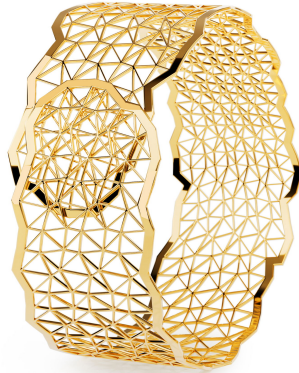

NIESSING

Produkt ID: N412010

Form/Name: JEWELRY BRACELETS

Category: BRACELETS

Collection: TOPIA VISION

Material: Au 750

Niessing Color: Classic Yellow

Texture: Gloss

Width: 27

Diameter: 50