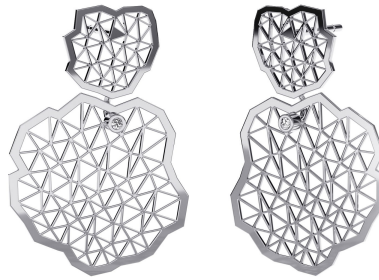

# NIESSING

Produkt ID: N414920

Form/Name: JEWELRY EARRINGS

Category: EARRINGS

Collection: TOPIA VISION

Material: Pt 950

Niessing Color: Platinum

Texture: Gloss

Length: 30

Number of stones: 1

Cut: Brillant

Clarity: VS2

Color: G

Carat: 0,01