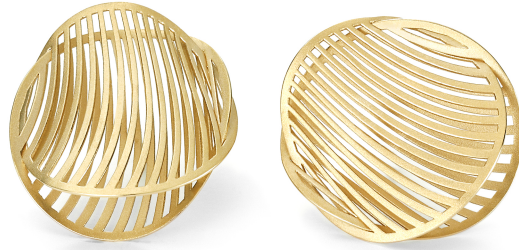

NIESSING

Produkt ID: N334020-SF

Form/Name: JEWELRY EARRINGS

Category: EARRINGS

Collection: MIRAGE

Material: Au 750

Niessing Color: Classic Yellow

Texture: Velvet

Diameter: 20