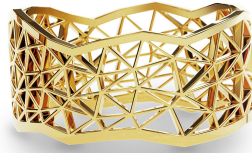

NIESSING

Produkt ID: N411010

Form/Name: JEWELRY RINGS

Category: RINGS

Collection: TOPIA VISION

Material: Au 750

Niessing Color: Classic Yellow

Texture: Gloss

Width: 10