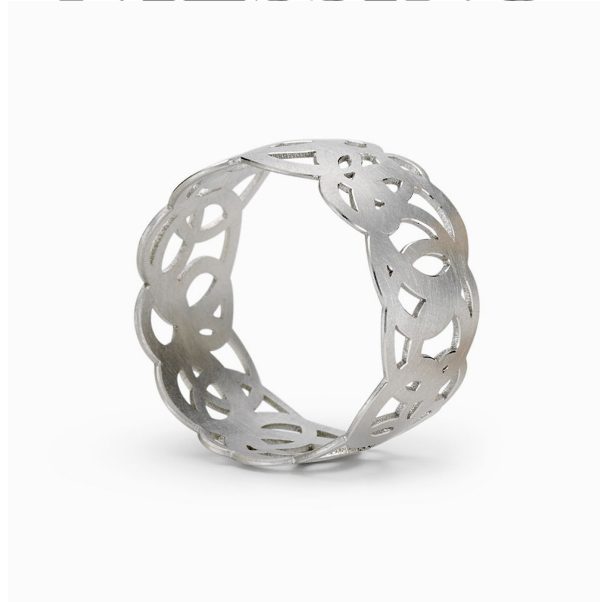

NIESSING

Produkt ID: N281580

Form/Name: JEWELRY RINGS

Category: RINGS

Collection: ROSEUM

Material: Pt 950

Niessing Color: Platinum

Texture: Nature

Width: 10,5