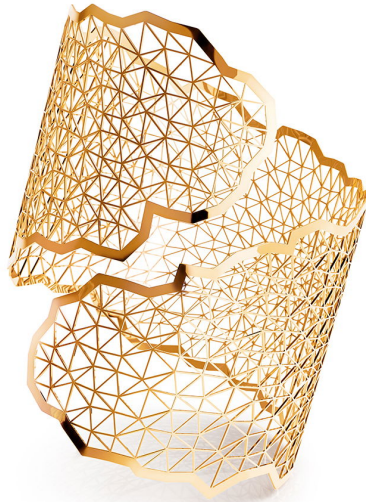

NIESSING

Produkt ID: N382030

Form/Name: JEWELRY BRACELETS

Category: BRACELETS

Collection: TOPIA VISION

Material: Au 750

Niessing Color: Fine Rose

Texture: Gloss

Width: 47,8

Diameter: 50