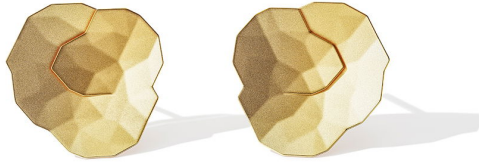

# NIESSING

Produkt ID: N384020

Form/Name: JEWELRY EARRINGS

Category: EARRINGS

Collection: TOPIA

Material: Au 750

Niessing Color: Classic Yellow

Texture: Velvet

Diameter: 15